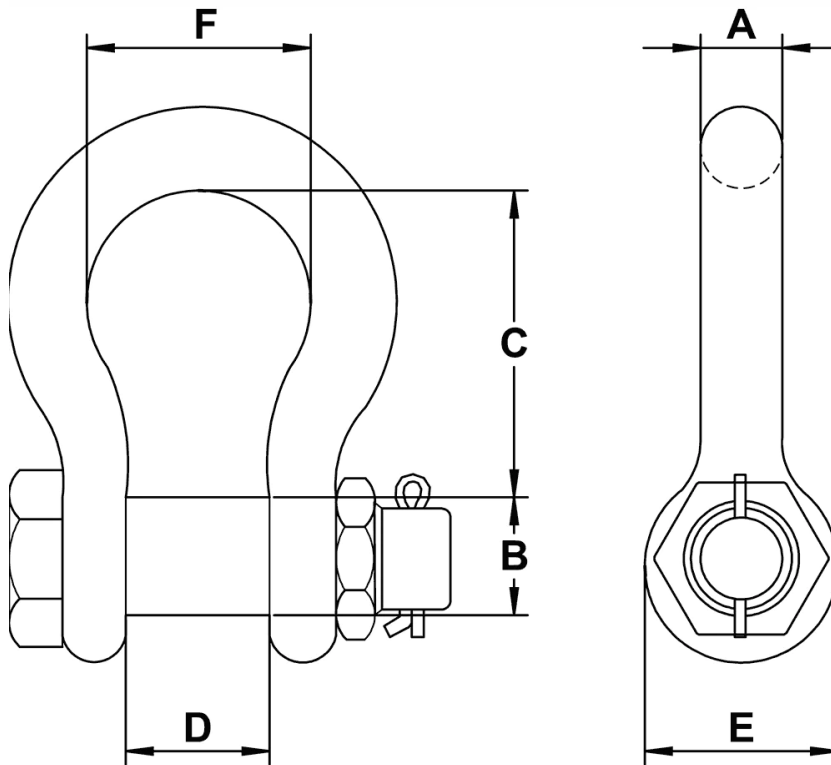

Spec Sheet

Name

Value

Bow Diameter (A):	0.625 inches
Pin Diameter (B):	0.75 inches
Inside Height (C):	2.44 inches
Jaw Opening (D):	1.06 inches
Ear Width (E):	1.56 inches
Inside Width (F):	1.69 inches

Dimensions are in inches unless otherwise noted.